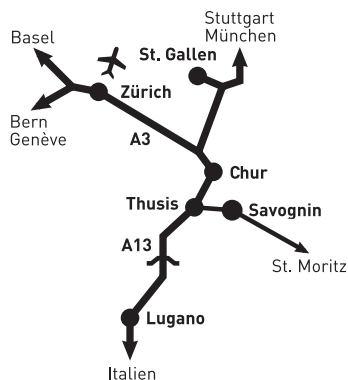

# THE WAY TO CUBE SAVOGNIN

Autobahn A13 Richtung Chur und Bundesstrasse. Flughafen Altenrhein, Zürich oder Mailand. Bahnhof Tiefencastel. Ausreichend Parkplätze.

Motorway A13, direction Chur, and Federal Road. Airports at Altenrhein, Zurich, or Milan. Railway station at Tiefencastel. Plenty of car parks.

**SAVOGNIN**  
cube-hotels.com

## DETAILED PLAN FOR SAVOGNIN

### DISTANCES

Zurich (airport)	163 km
Bern	250 km
Basel	241 km
Chur	46 km
Munich	313 km
Altenrhein (airport)	130 km
Bregenz	135 km
Milano (airport)	165 km