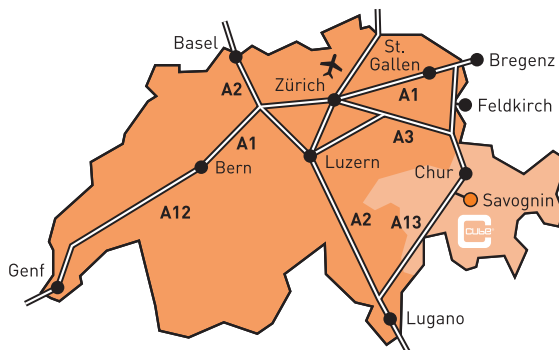

# THE WAY TO CUBE SAVOGNIN

Autobahn A13 Richtung Chur und Bundesstrasse. Flughafen Altenrhein, Zürich oder Mailand. Bahnhof Tiefencastel. Ausreichend Parkplätze.

Motorway A13, direction Chur, and Federal Road. Airports at Altenrhein, Zurich, or Milan. Railway station at Tiefencastel. Plenty of car parks.

**SAVOGNIN**  
cube-hotels.com

## DETAILED PLAN FOR SAVOGNIN

### DISTANCES

Zurich (airport)	163 km
Bern	250 km
Basel	241 km
Chur	46 km
Munich	313 km
Altenrhein (airport)	130 km
Bregenz	135 km
Milano (airport)	165 km